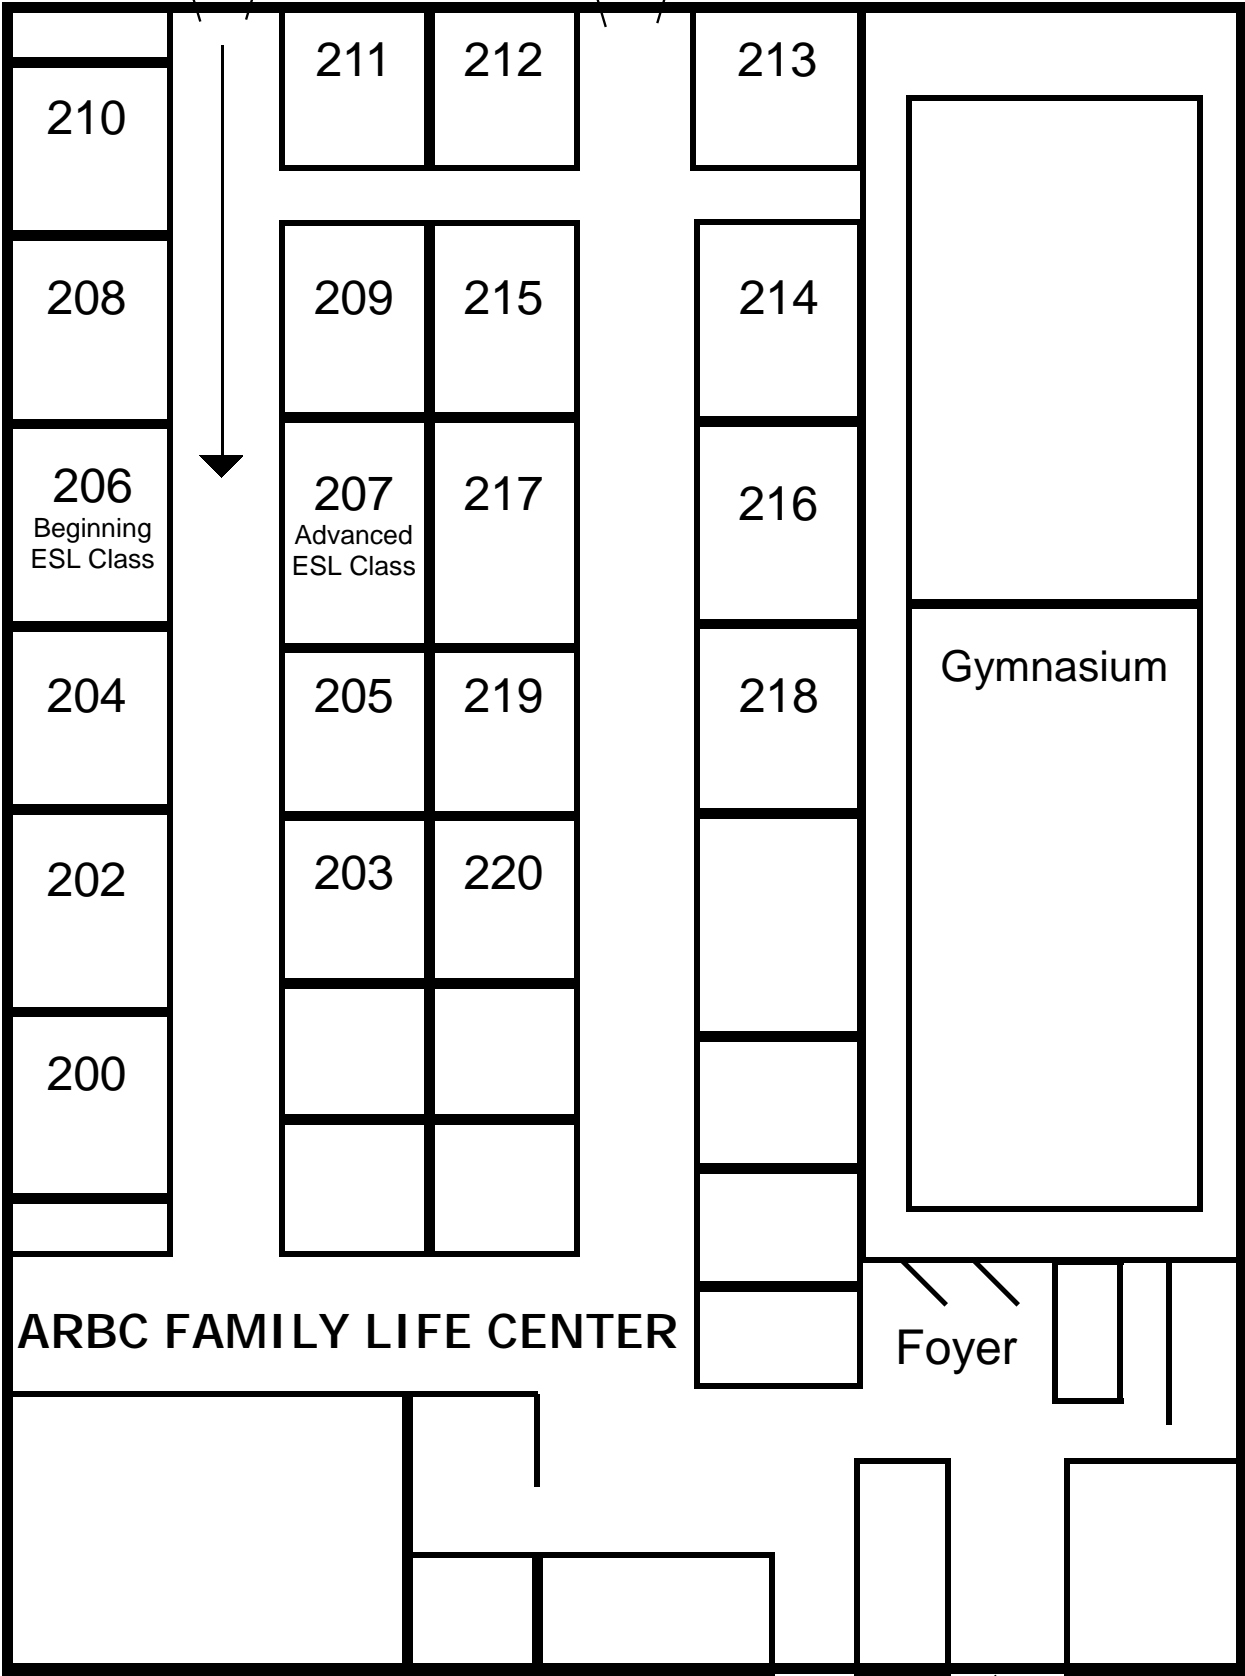

West Parking

ARBC FAMILY LIFE CENTER

Foyer

Main Entrance