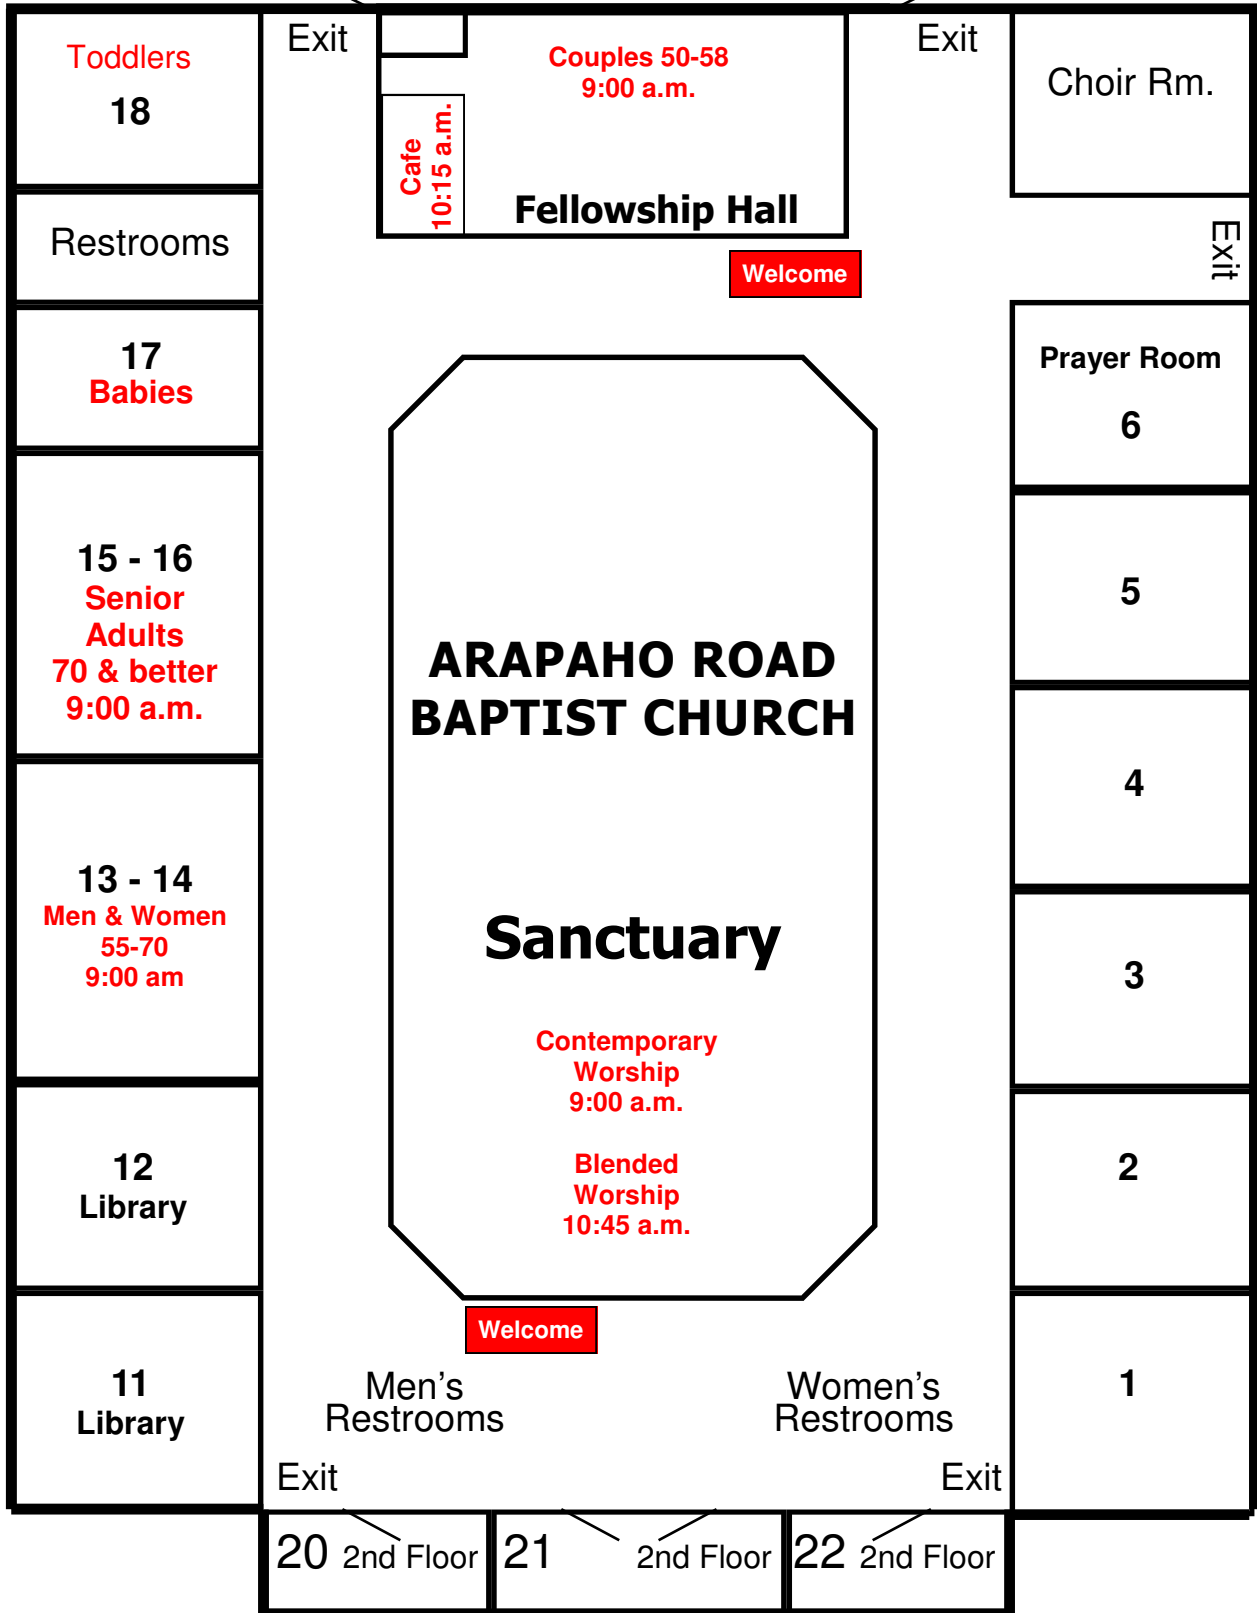

Reception

Secretary

Conference

Kitchen

Main Entrance

**Children's Building**  
Age 2—5th Grade  
9:00 am & 10:45 am

**Student Building**  
(Grades 6-12)  
9:00 am & 10:45 am

Main Entrance