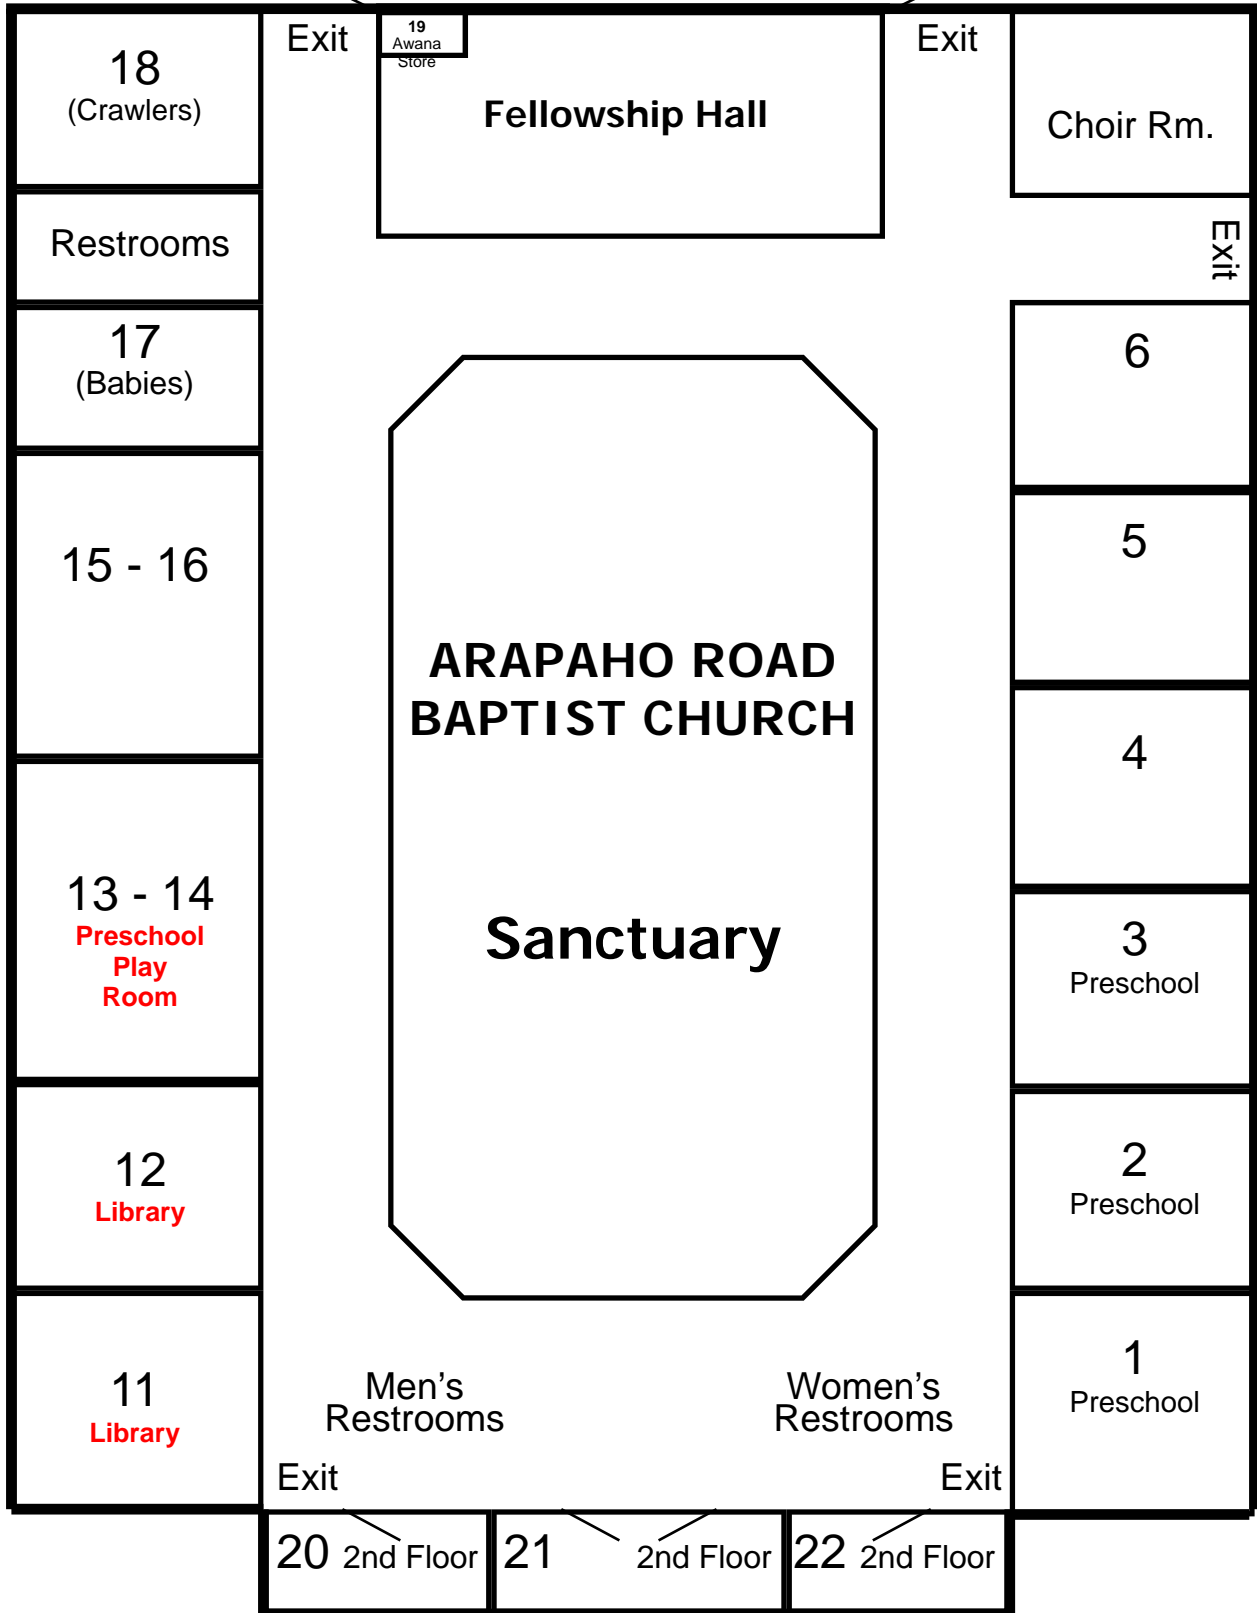

Women's

Men's

**ARBC FAMILY LIFE CENTER**

Foyer

Rec. Control  
Room

Serving Line  
Area

Offices

Welcome  
Center

Foyer

Secretary

Conference

Kitchen

Main Entrance

**Children's Building**  
Age 3—5th Grade  
9:30 am & 10:45 am

**Student Building**  
(Grades 6-12)  
9:30 am & 10:45 am

Main Entrance